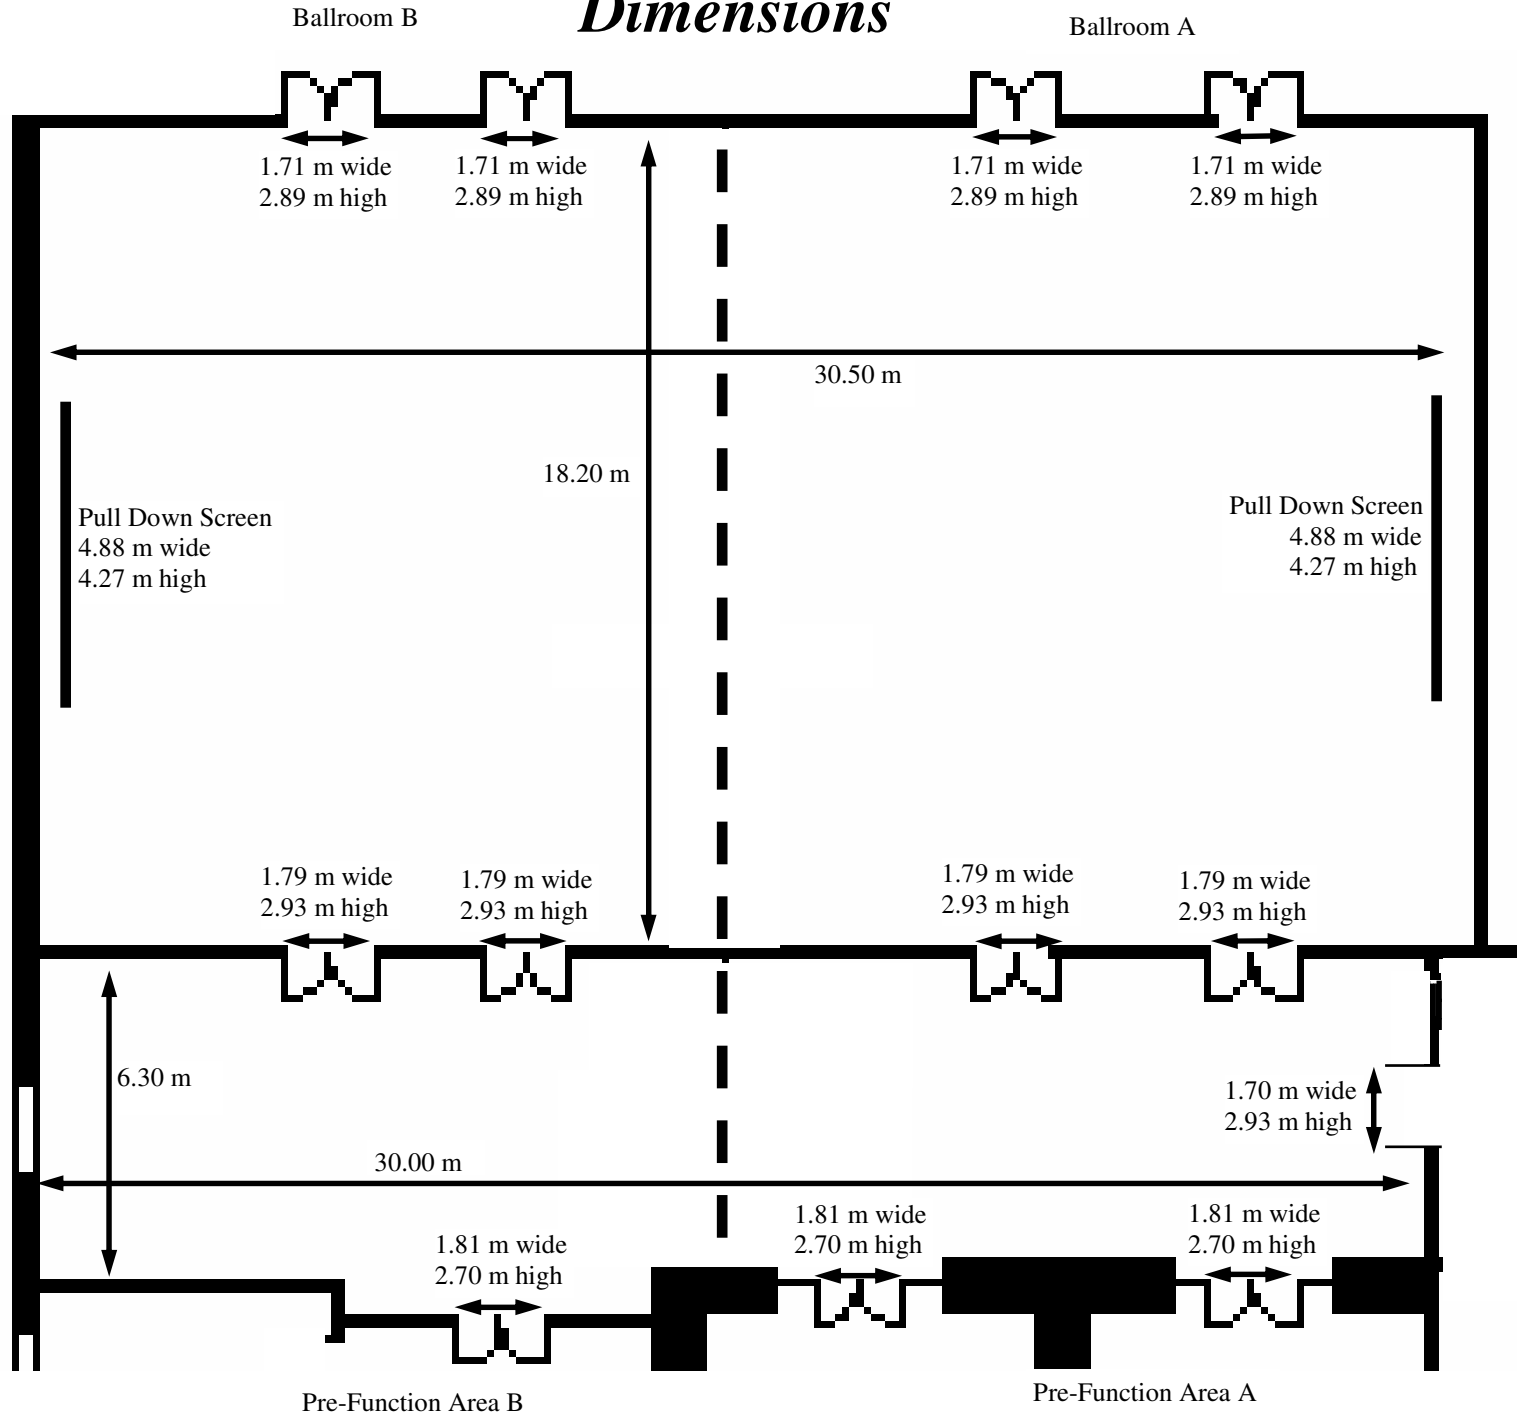

Main Ballroom and Pre-Function Area

Dimensions

Heights

- Height of Ballroom - 5.20 m
- Height of Pre-Function Area - 4.00 m
- Floor to bottom of Chandelier - 3.35 m